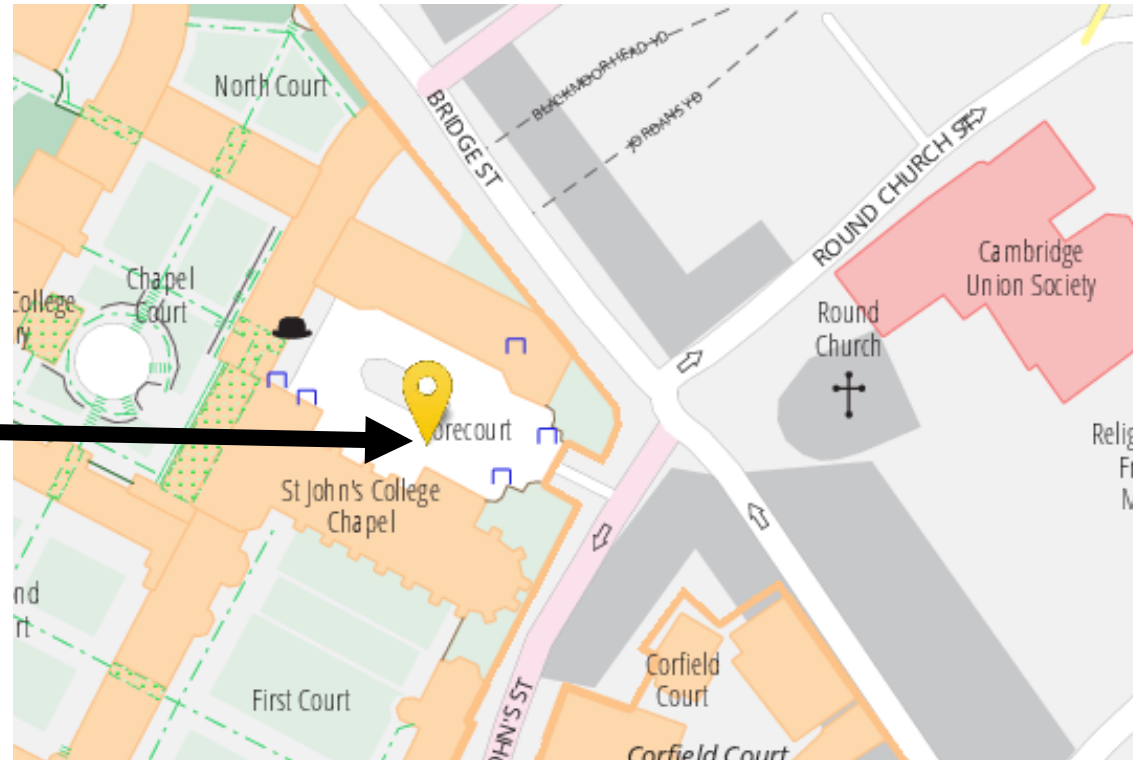

Location of drop-boxes for double-bagged samples for individual confirmatory tests and out of college pooled tests

1. All locations (see below for detailed maps)

Please take your samples to the nearest drop-box. Girton has drop-boxes for the exclusive use of their students, see 2.g.

2. Detailed maps

2.a St John's College drop-box

**St John's Forecourt,
St John's Street**

2.b Trinity Hall drop-box

Trinity Hall Wychfield,
Storey's Way

2.c Newnham College drop-box

**Newnham Buttery Entrance,
Sidgwick Avenue**

Homerton Entrance to Mary
Allan Building, Hills Road

2.g Girton College drop-box (single college use)

**Girton College
(Girton Students Only)**