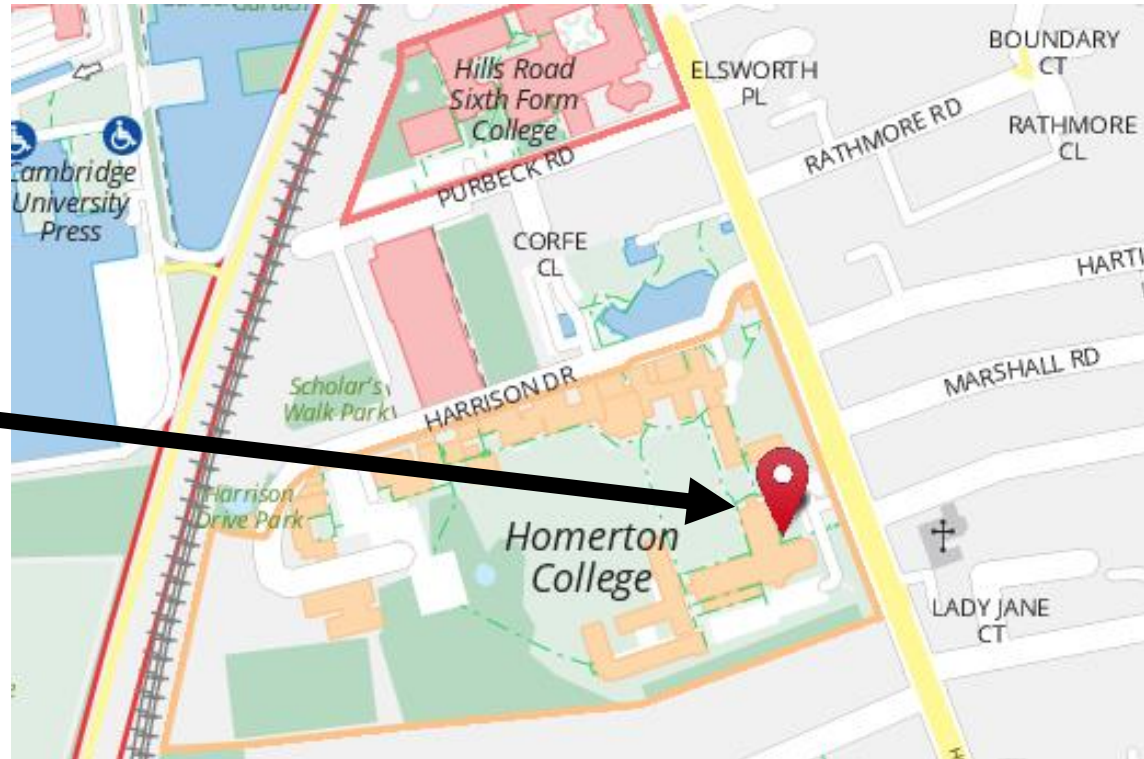

Location of drop-boxes for double-bagged samples for individual confirmatory tests and out of college pooled tests

1. All locations (see below for detailed maps)

Please take your samples to the nearest drop-box. Girton has drop-boxes for the exclusive use of their students, see 2.g.

2. Detailed maps

2.a St John's College drop-box

**St John's Forecourt,
St John's Street**

2.b Trinity Hall drop-box

Trinity Hall Wychfield,
Storey's Way

2.c Newnham College drop-box

**Newnham Buttery Entrance,
Sidgwick Avenue**

Homerton Entrance to Mary
Allan Building, Hills Road

2.g Girton College drop-box (single college use)

**Girton College
(Girton Students Only)**