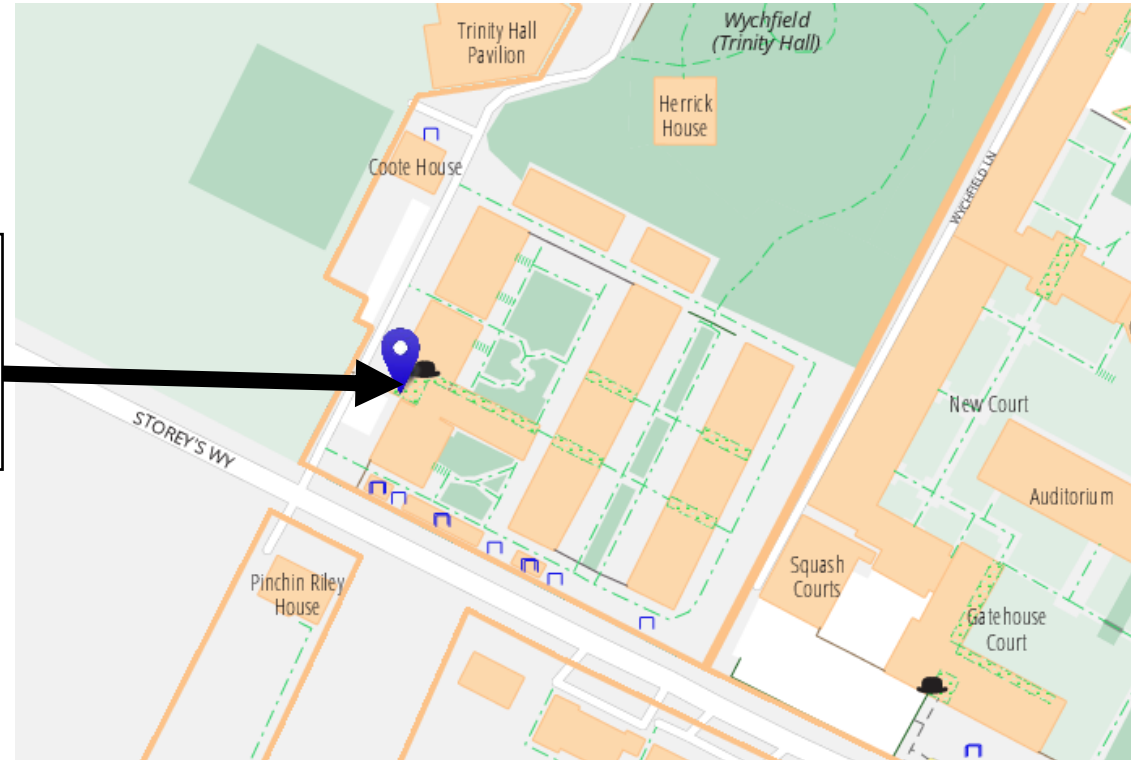

Location of drop-boxes for double-bagged samples for individual confirmatory tests and out of college pooled tests

1. All locations (see below for detailed maps)

Please take your samples to the nearest drop-box. Girton has drop-boxes for the exclusive use of their students, see 2.g.

2. Detailed maps

2.a St John's College drop-box

**St John's Forecourt,
St John's Street**

2.b Trinity Hall drop-box

Trinity Hall Wychfield,
Storey's Way

2.c Newnham College drop-box

**Newnham Buttery Entrance,
Sidgwick Avenue**

Homerton Entrance to Mary
Allan Building, Hills Road

2.g Girton College drop-box (single college use)

**Girton College
(Girton Students Only)**