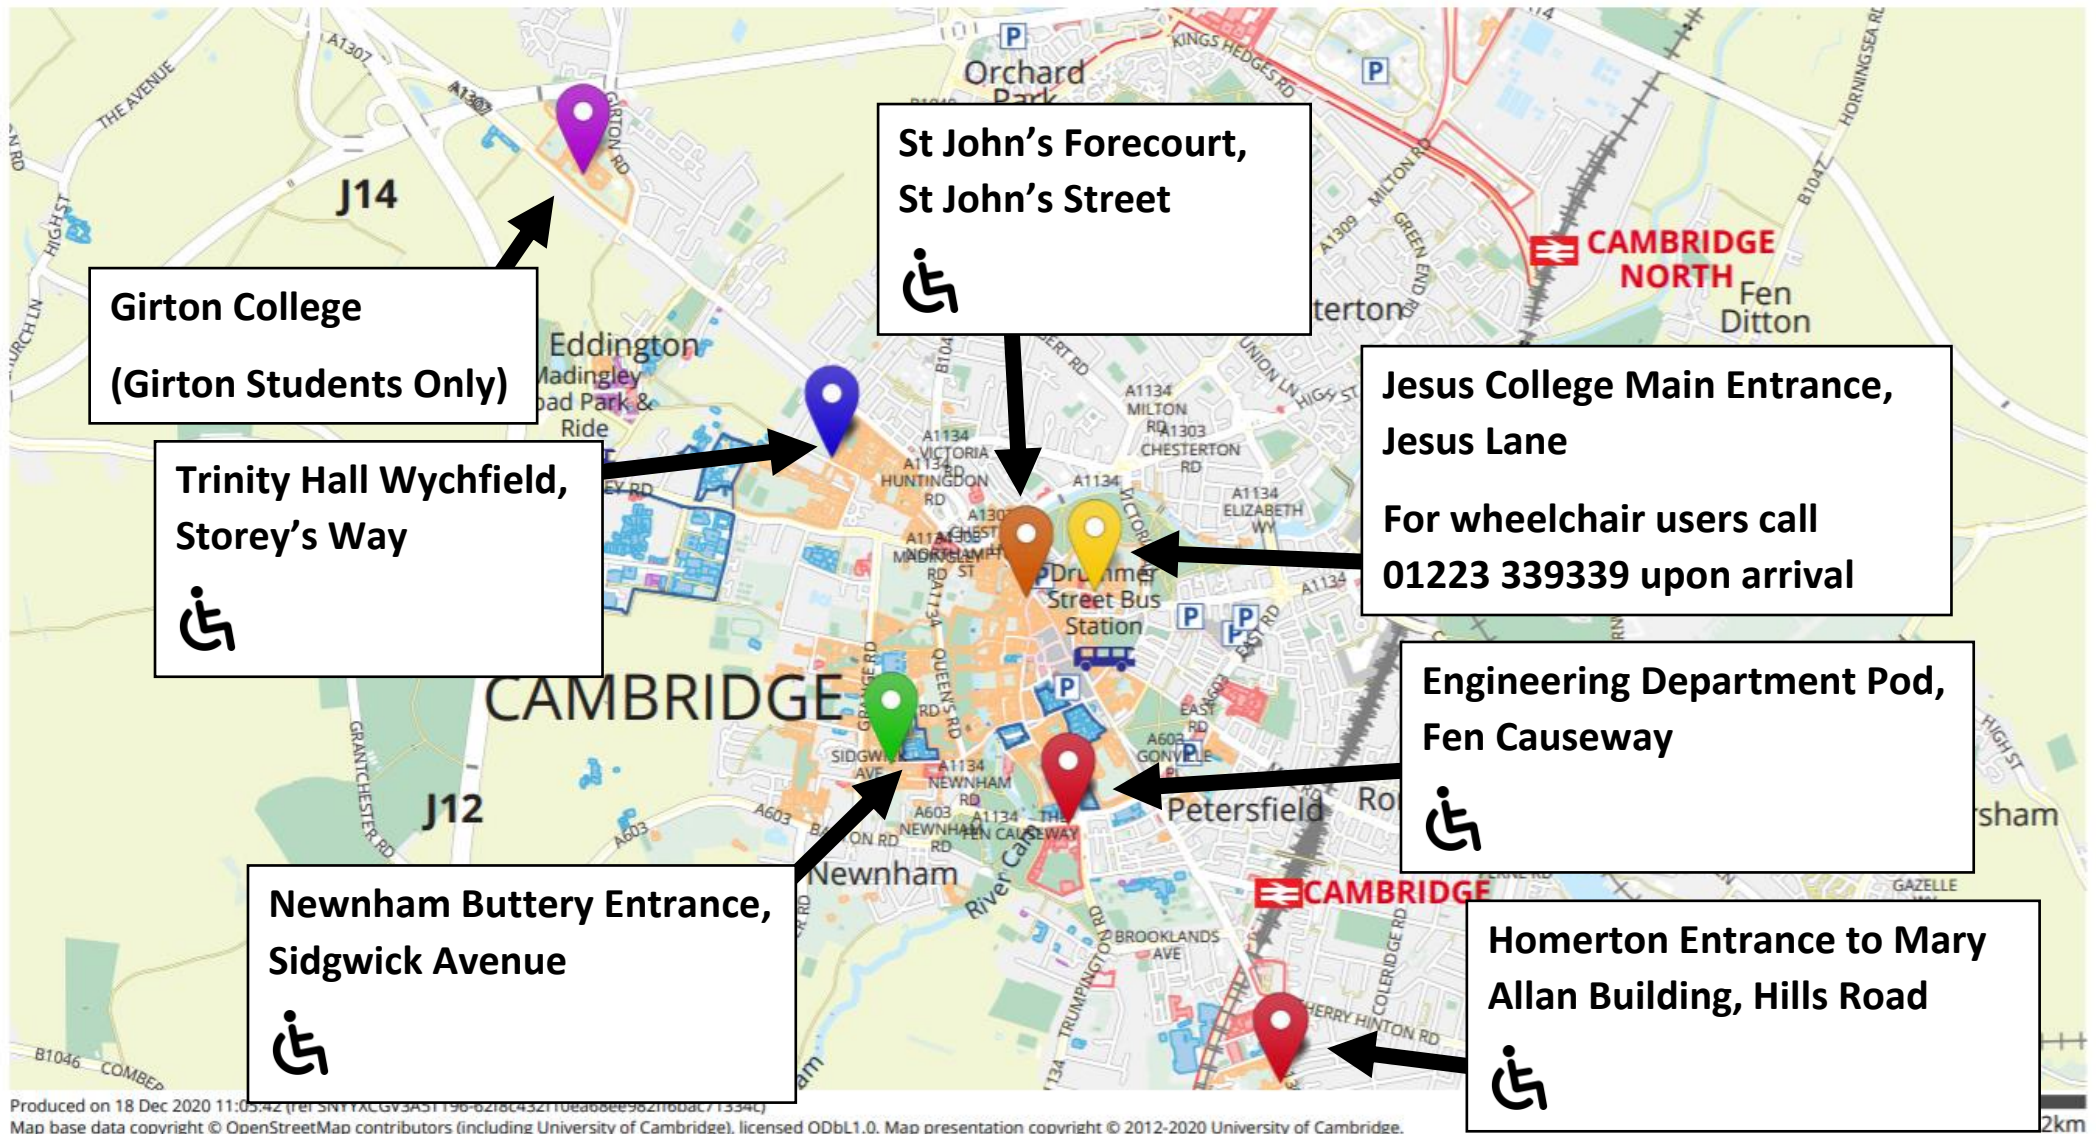

Location of drop-boxes for double-bagged samples for individual confirmatory tests and out of college pooled tests

1. All locations (see below for detailed maps)

Please take your samples to the nearest drop-box. Girton has drop-boxes for the exclusive use of their students, see 2.g.

2. Detailed maps

2.a St John's College drop-box

**St John's Forecourt,
St John's Street**

2.b Trinity Hall drop-box

Trinity Hall Wychfield,
Storey's Way

2.c Newnham College drop-box

**Newnham Buttery Entrance,
Sidgwick Avenue**

2.d Engineering Department drop-box

Engineering Department Pod,
Fen Causeway

2.e Jesus College drop-box

**Jesus College Main Entrance,
Jesus Lane**

**For wheelchair users call
01223 339339 upon arrival**

2.f Homerton College drop-box

Homerton Entrance to Mary
Allan Building, Hills Road

2.g Girton College drop-box (single college use)

**Girton College
(Girton Students Only)**