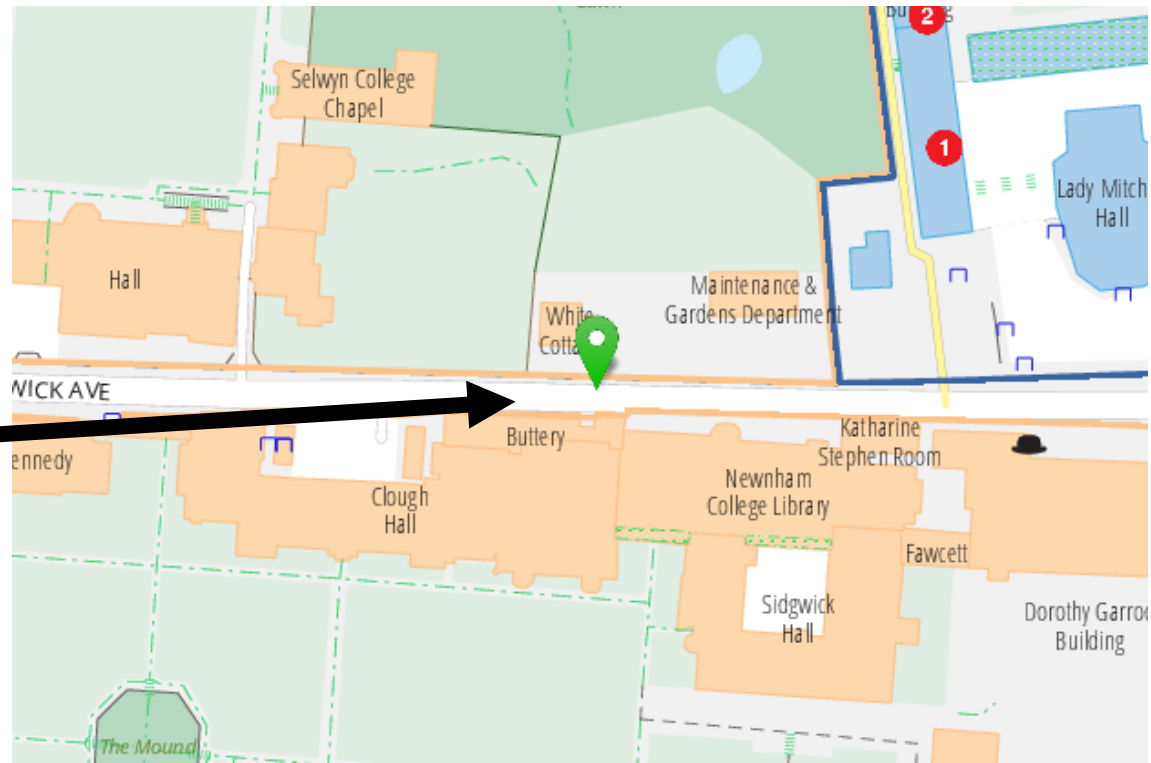

Location of drop-boxes for double-bagged samples for individual confirmatory tests and out of college pooled tests

1. All locations (see below for detailed maps)

Please take your samples to the nearest drop-box. Girton has drop-boxes for the exclusive use of their students, see 2.g.

2. Detailed maps

2.a St John's College drop-box

**St John's Forecourt,
St John's Street**

2.b Trinity Hall drop-box

Trinity Hall Wychfield,
Storey's Way

2.c Newnham College drop-box

**Newnham Buttery Entrance,
Sidgwick Avenue**

Homerton Entrance to Mary
Allan Building, Hills Road

2.g Girton College drop-box (single college use)

**Girton College
(Girton Students Only)**