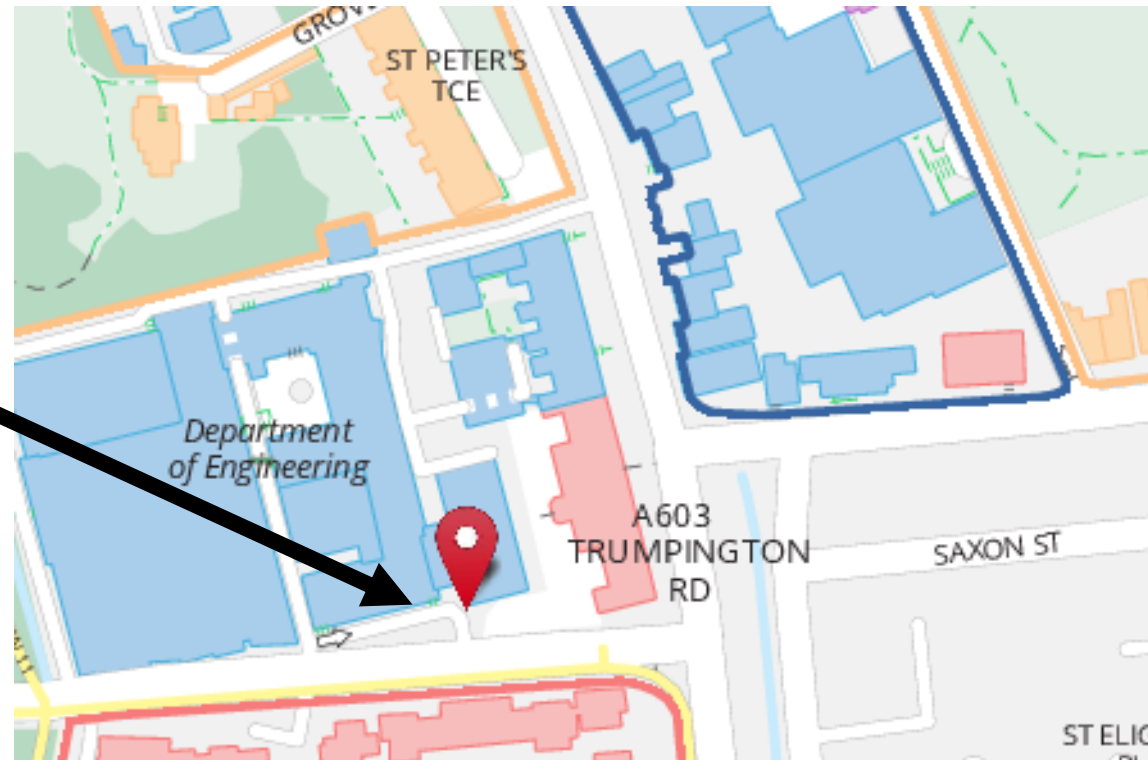

2.d Engineering Department drop-box

Engineering Department Pod,
Fen Causeway