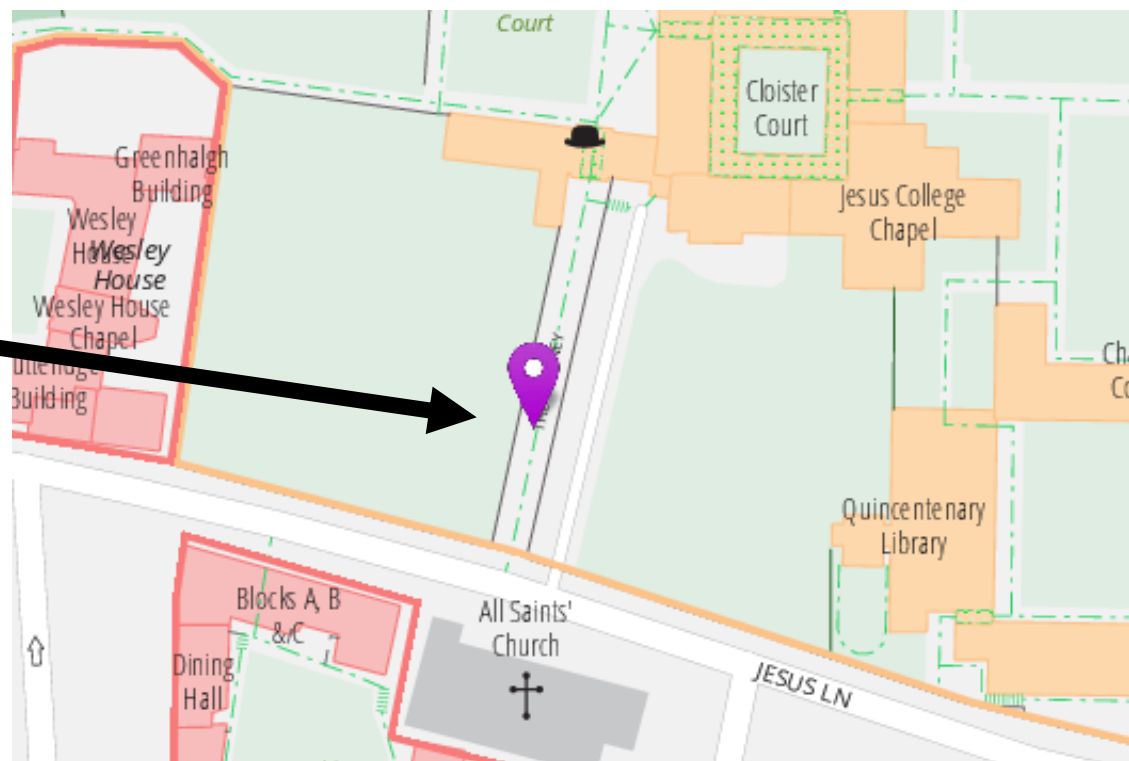

2.e Jesus College drop-box

**Jesus College Main Entrance,
Jesus Lane**

**For wheelchair users call
01223 339339 upon arrival**